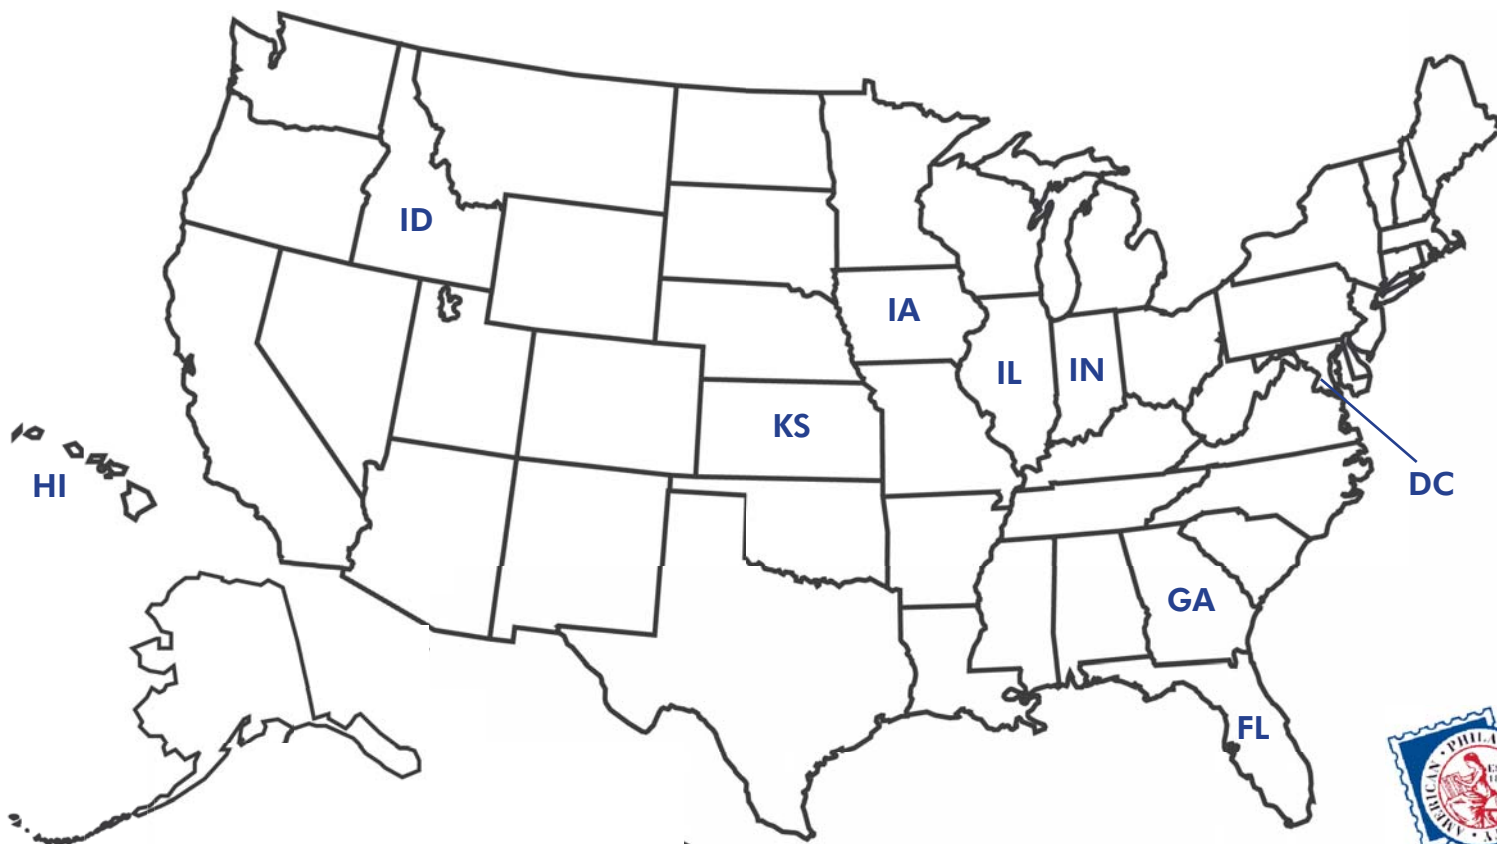

**FLAGS OF OUR NATION STAMP SERIES
SECOND ISSUE OF TEN
SEPTEMBER 2, 2008**